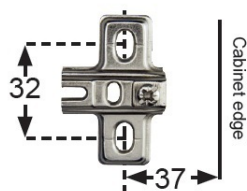

SISO A/S

Mileparken 11
DK-2740 Skovlunde
Denmark
VAT: DK 24786013

Phone +45 45 830 900

www.siso.dk
siso@siso.dk

Danske Bank
Nytorv Branch
Copenhagen
SWIFT: DABADKKK

Account no.
4180 3112 112936
IBAN Account
DK7230003112112936